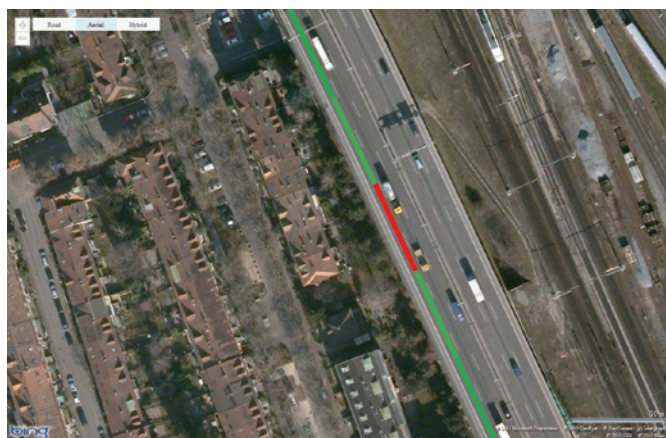

Technical specification

Can be used with	ZDR 6020, ZRM 6010, ZRM 6013+, ZRM 6014, ZRP 6030+ and / e ZRS 6060	Pode ser utilizado com
Operating system	Windows® 10, Windows® 8, Windows® 7, Windows Vista®, Windows® XP SP2	Sistema Operativo
System requirement memory (RAM)	min. 512 MB 1 GB recommended / recomendado	Capacidade mínima do sistema (RAM)
System requirement hard disc space	min. 20 MB plus space for measurements /mais espaço para leituras	Capacidade de Disco Rígido (HD)
Standards	MUTCD	Norma

Principais Caraterísticas

- Toda a informação recolhida pelo equipamento pode ser facilmente selecionada e editada num relatório (Fotos, posição GPS, humidade relativa, temperatura ambiente, etc.)
- Nos ZRM 6010, ZRM 6013+, ZRM 6014 podem ser inseridas informações adicionais tais como fabricante dos diversos materiais, lotes, etc.. Com o ZRP 6030+ pode adicionar-se informação dos refletores; no ZDR 6020 os dados já são tratados através do software RetroGrabber
- Os Relatórios podem ser em formato PDF ou XLS
- O mapa pode ser guardado como foto para utilização posterior não conectada à web
- Os resultados podem ser exibidos no Google Earth™
- O software multilingual tem imensos idiomas disponíveis. Mais idiomas vão sendo constantemente desenvolvidos e introduzidos
- Armazena uma quantidade infinita de medições

Obtenção do software

- Software gratuito (freeware) em www.zehntner.com

Especificações Técnicas

Measuring data taken with a ZDR 6020
Relatório de medições com ZDR 6020