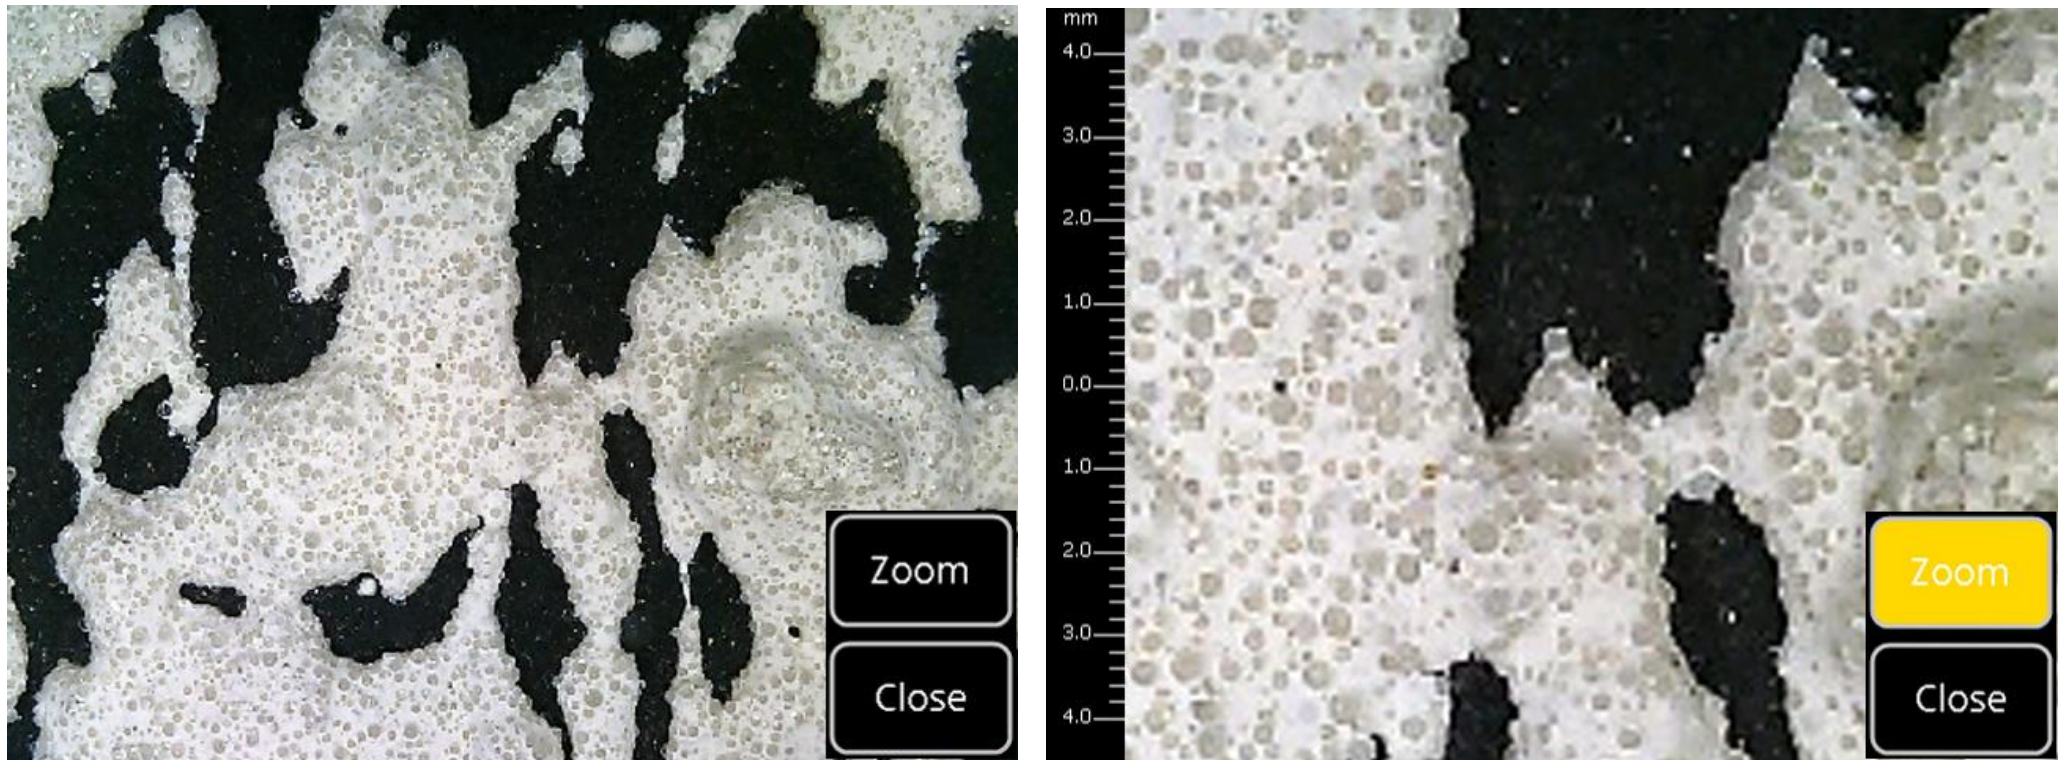

## New high resolution camera for ZRM 6014

The high resolution camera takes top quality pictures of the measured road marking - the built-in zoom allows detailed inspection of the marking, so the embedding of the glass beads can be checked easily without the need to crouch down on the road with a magnifying glass.

In zoom mode a true scale is displayed, so the size of the embedded glass beads can be determined.

The picture is stored together with the measuring value, so it can be used as a direct reference.

Of course the picture will also be downloaded to the free versatile mapping and data analysis software "MappingTools".